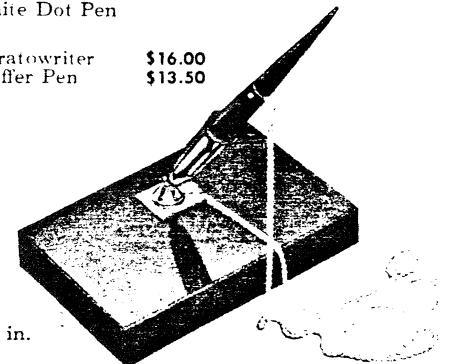

Jet Crystal
With Two 92SD White Dot Pens
and Chain Attachments
\$40.00

Size—5 in. x 10 in.

S89J

Jet Crystal
With 92SD White Dot Pen
\$18.00

With RL4D Stratowriter
With 55D Sheaffer Pen

\$16.00
\$13.50

Size—3 in. x 5 in.